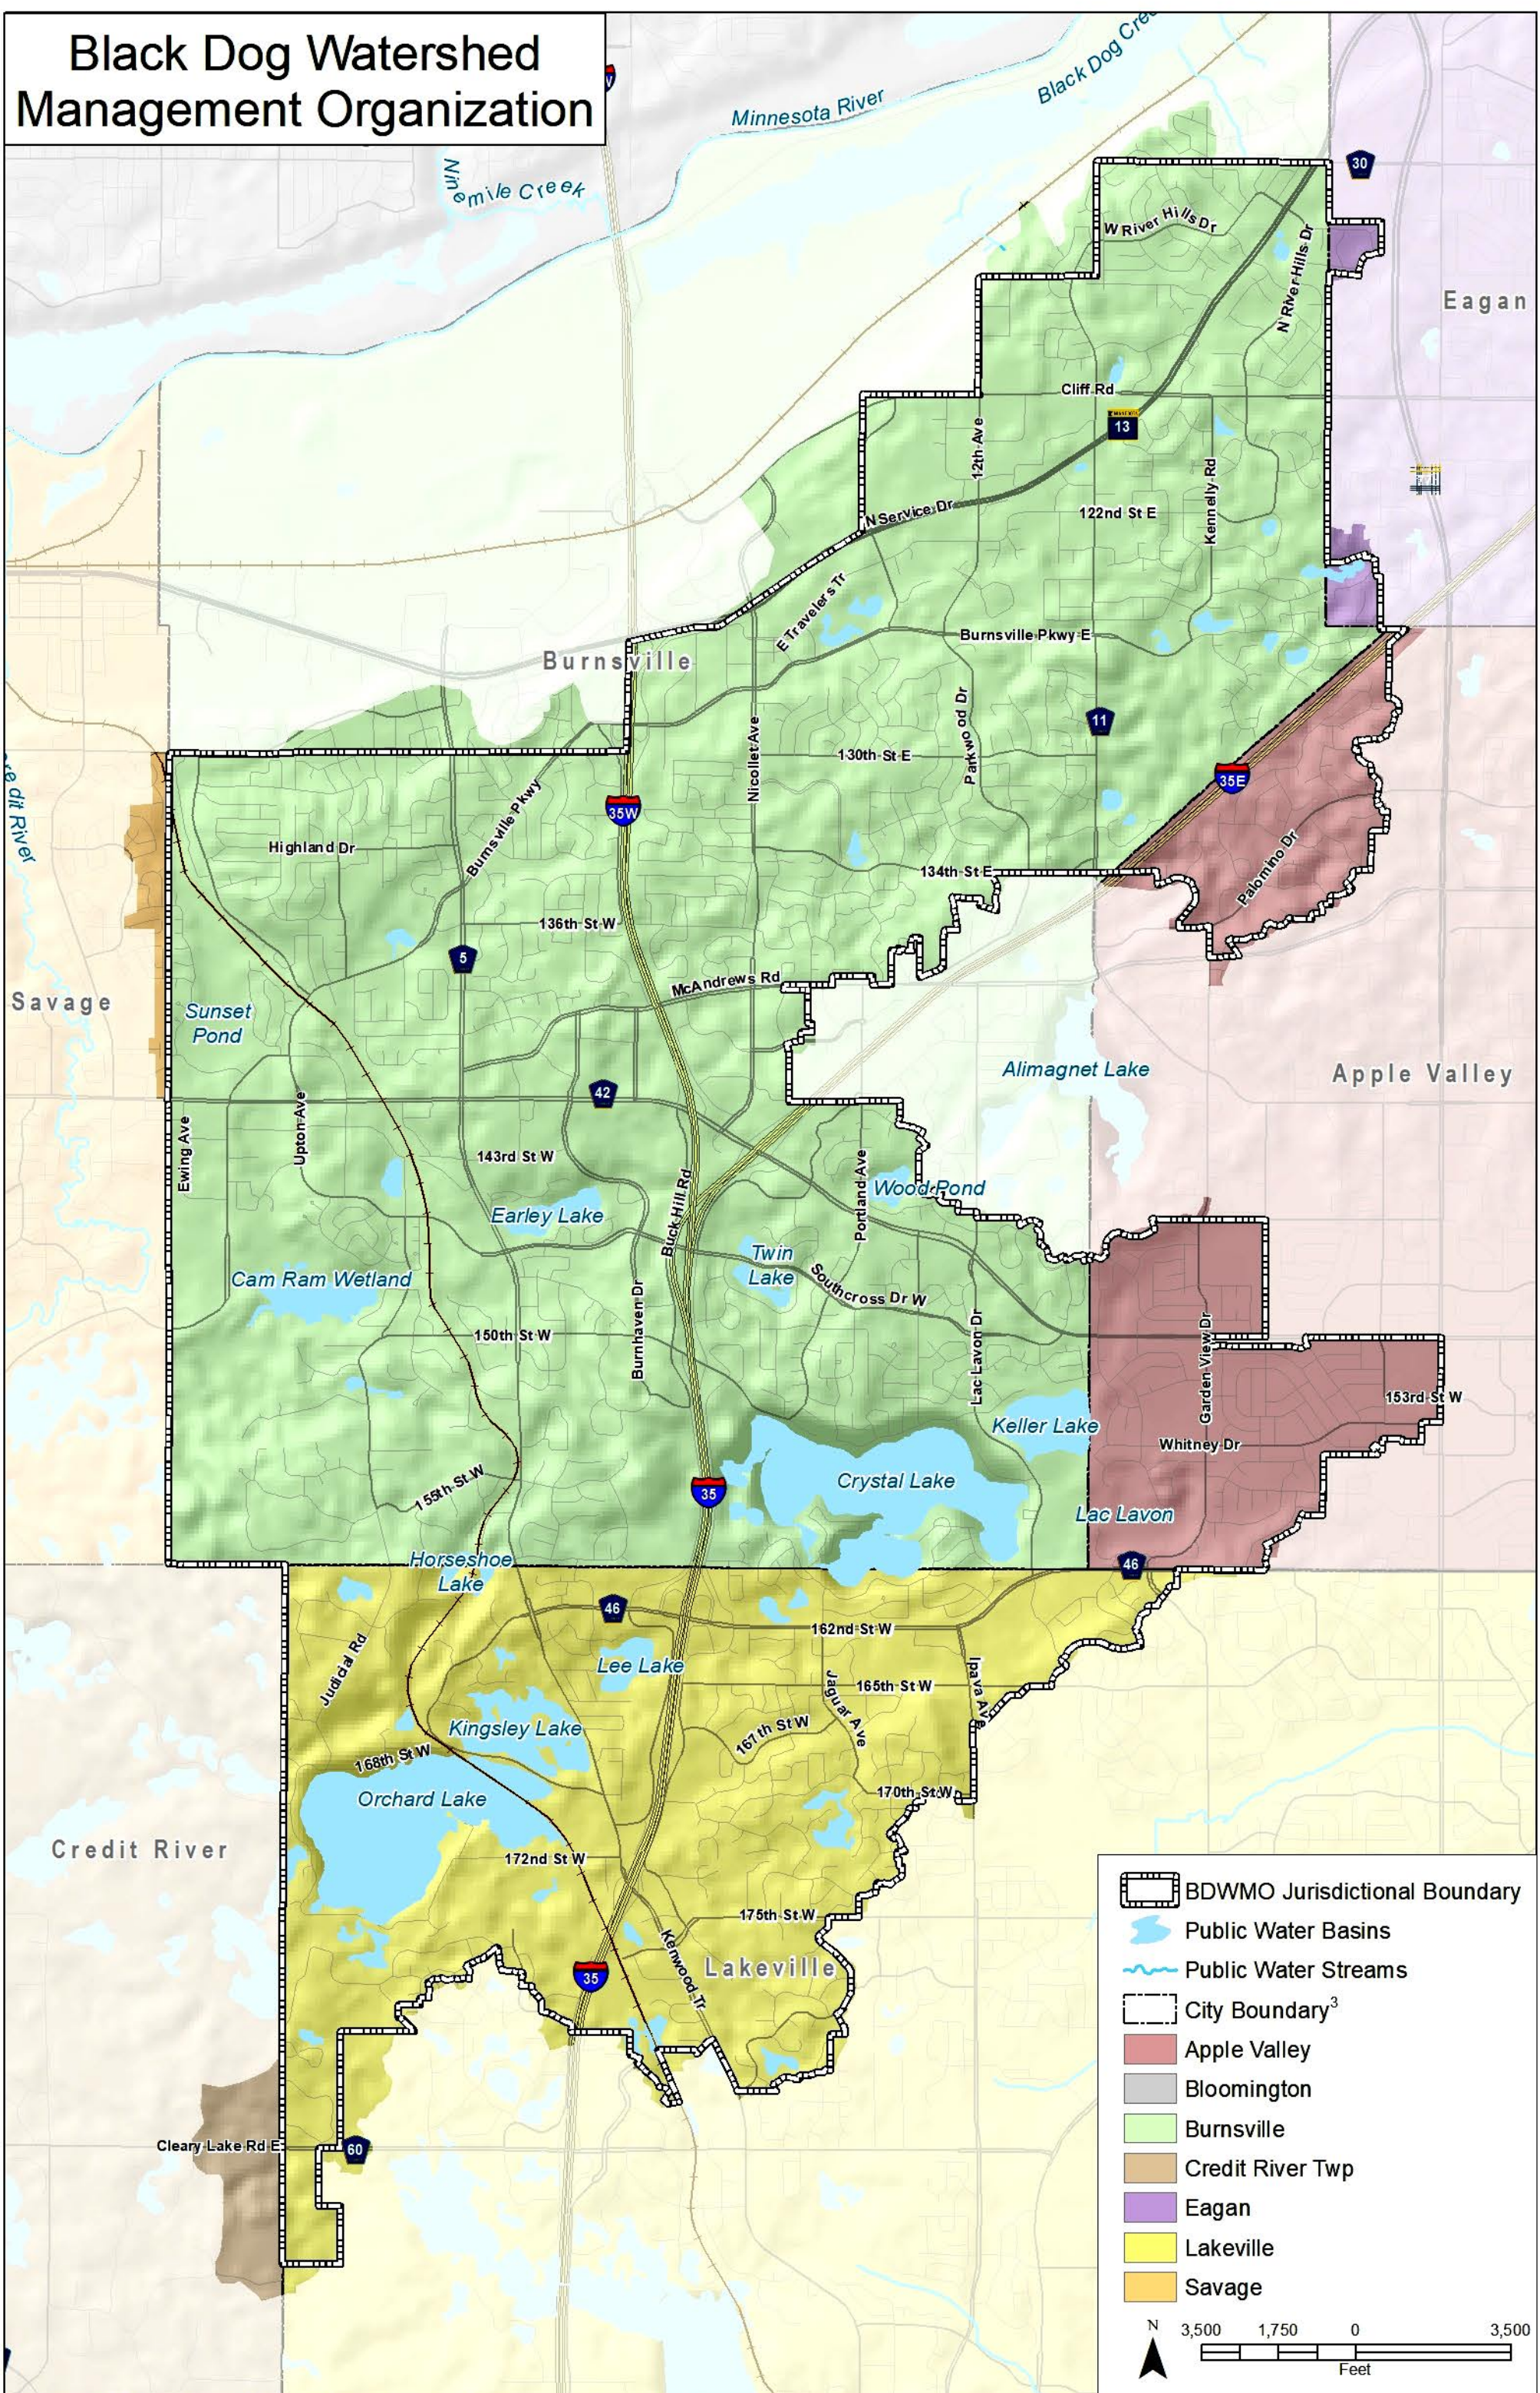

Black Dog Watershed Management Organization

Legend

- BDWMO Jurisdictional Boundary
- Public Water Basins
- Public Water Streams
- City Boundary³
- Apple Valley
- Bloomington
- Burnsville
- Credit River Twp
- Egan
- Lakeville
- Savage

Scale

N 3,500 1,750 0 3,500
Feet